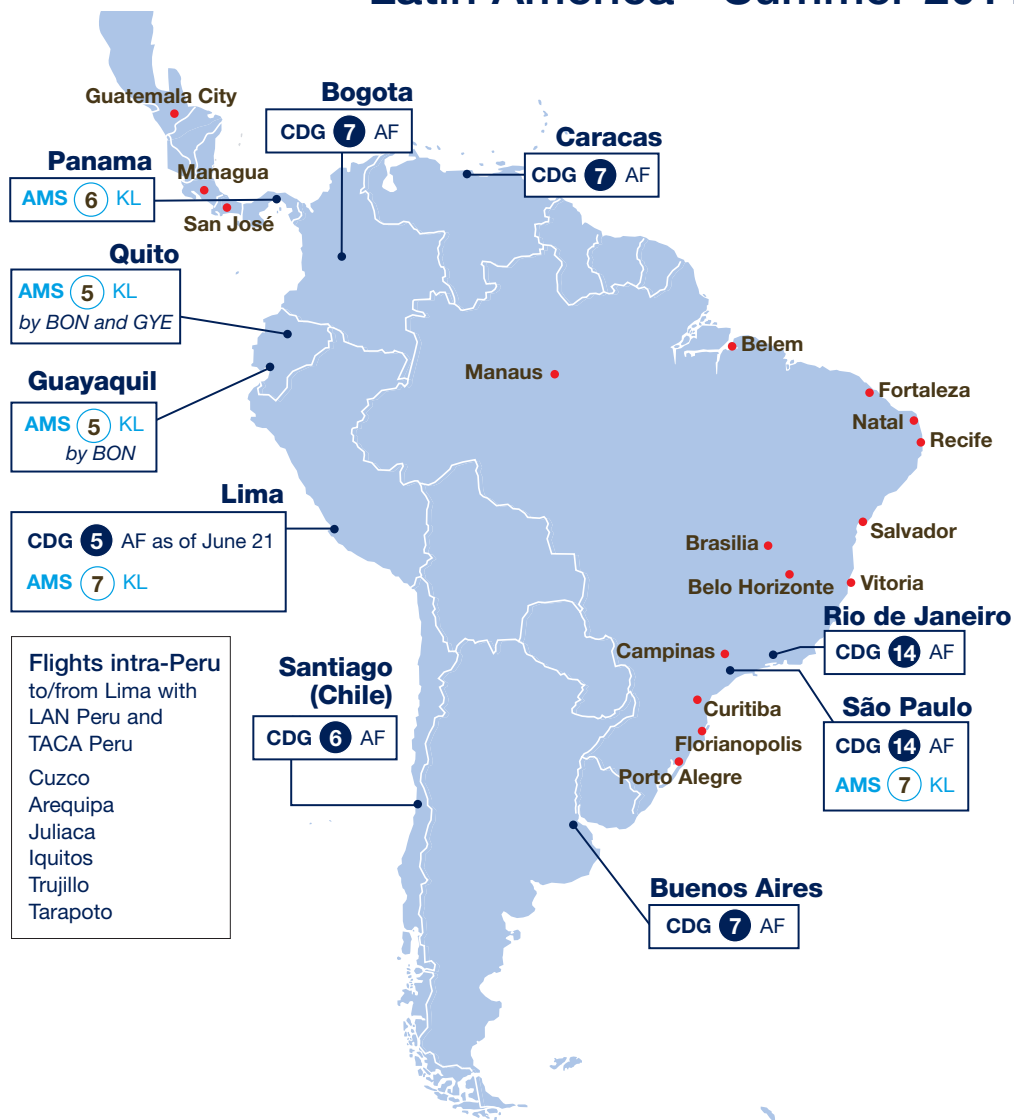

Latin America - Summer 2011

OPERATORS

- AIR FRANCE
- KLM
- COPA
- GOL

7 **4** : Weekly frequencies

Evolutionary frequencies, week of reference: July 11, 2011

• Beyonds AF or KL